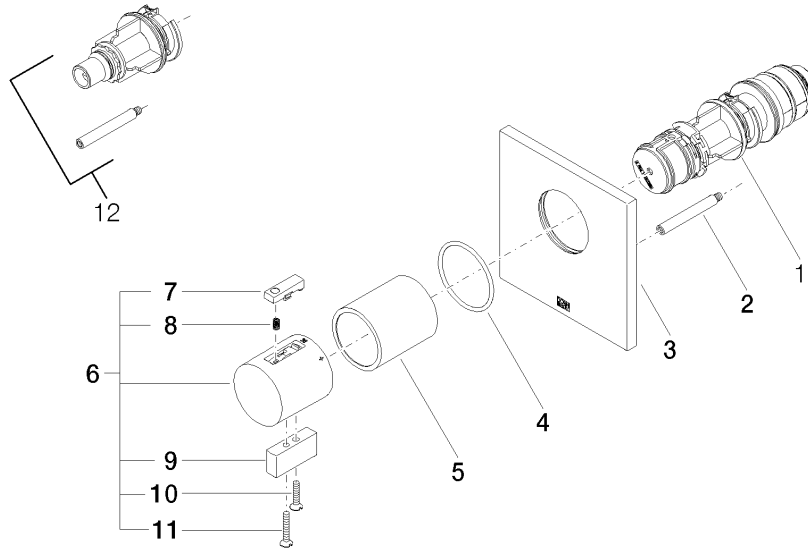

36 501 985

- cover plate 120 x 120 mm
- temperature control handle with safety limit stop at 38°C
- thermostat cartridge

Fits: IMO, MEM, CL.1, CYO

	Brushed Platinum	36 501 985-06
	Chrome	36 501 985-00
	Platinum	36 501 985-08
	Dark Chrome	36 501 985-19
	Brushed Light Gold	36 501 985-27
	Brushed Durabrass (23kt Gold)	36 501 985-28
	Matte Black	36 501 985-33
	Brushed Champagne (22kt Gold)	36 501 985-46
	Champagne (22kt Gold)	36 501 985-47
	Brushed Chrome	36 501 985-93
	Brushed Dark Platinum	36 501 985-99

Required miscellaneous

xTOOL Concealed thermostat module without volume control - 35 503 970 90
 •max. recess depth 160 mm
 •min. recess depth 95 mm

Recommended miscellaneous

xGRID Attachment set for integrating in the dry wall construction - 12 340 970 90

Required miscellaneous

xGRID Installation track 555 mm - 12 360 970 90

36 501 985

mm [inches]

Certificates

WRAS_2011026.

DVGW_DW-
6512DN0706.

LGA_29930.

LGA_29932.

36 501 985

Spare parts list

No.	Item Number	Name	Quantity used	Delivery time
1	90 15 02 063 00 90	cartridge	1	2
2	90 31 09 095 00 90	bar	1	2
3	09 11 02 196-06	cover	1	60
4	90 14 10 049 00 90	seal	1	2
5	90 21 02 112 00-06	sleeve	1	10
6	04 17 33 006 00-06	handle	1	60
7	90 21 33 011 00-13	handle	1	2
8	90 16 02 027 00 90	spring	1	2
9	09 20 33 006-06	handle	1	10
10	09 30 30 159-06	screw	1	10
11	09 30 30 160-06	screw	1	10
12	12 178 970 90	Extension 46 mm -	1	2